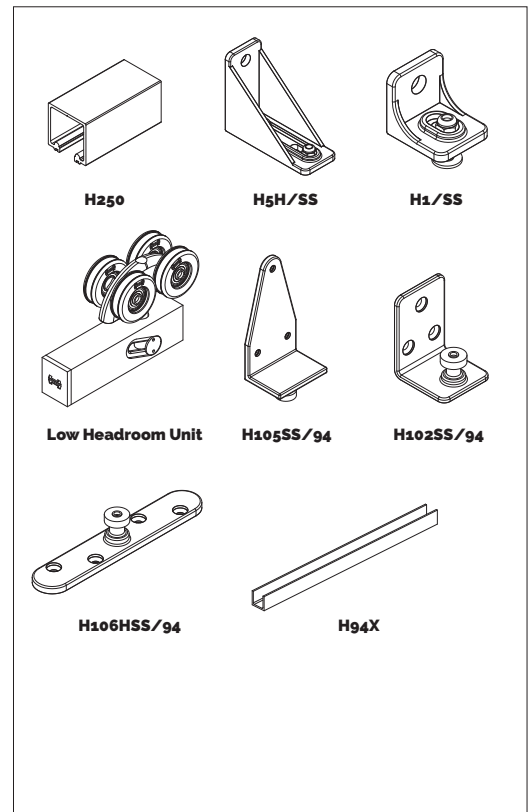

SOLTAIRE LOW HEADROOM 250

HENDERSON

**For timber top hung sliding doors.
Max 250kg.**

APPLICATION

- Designed to create a modern minimalist finish with all parts concealed
- Can reduce the clearance between the track and the top of the door to 2mm
- Vertically adjustable sliding door kit for low or restricted headroom applications
- Used to maximise door height
- Engineered for easy installation and adjustment
- Designed to accommodate single or multiple panels on one or more tracks

| HARDWARE SPECIFICATION | | |
|--------------------------|------------|---|
| Track | H250A | Anodised Aluminium (2000, 3000, 4000 & 6000mm lengths) Soffit fix spacing 900mm centres (maximum) |
| Brackets | H1/SS | Face fixed stainless steel |
| | H5H/SS | Double face fixed stainless steel (heavy) Starting 20mm from each end of track fix at 900mm centres (max.) |
| Guides | H102SS/94 | Timber doors - wall mounted and multiple run guide |
| | H105SS/94 | Timber doors - face mounted guide |
| | H106HSS/94 | Timber doors - concealed fixing with SS bearing |
| Channels | H94X | Aluminium (2000, 3000, 4000 & 6000mm lengths) |
| | H94P | Polypropylene (2000, 3000, 4000 & 6000mm lengths) |
| | H94PSC | Aluminium supporting channel and polypropylene (2000, 3000, 4000 & 6000mm lengths) |
| Accessories | | |
| Interlocking Seal | H59BZ/4800 | Bronze anodised (4800mm to suit typical 2400mm door height) |
| | H59CA/4800 | Clear anodised aluminium (4800mm to suit typical 2400mm door height) Drilled and countersunk. Includes brush seal. |

| DOOR SPECIFICATION | |
|--|-------------------------|
| Track System | Low Headroom 250 |
| For Individual Doors: | |
| Max Door Weight | 250kg |
| Door Thickness | 35-48mm* |
| Max Door Height | 3300mm |
| *Max door thickness only applies to some face fix bracket options. | |